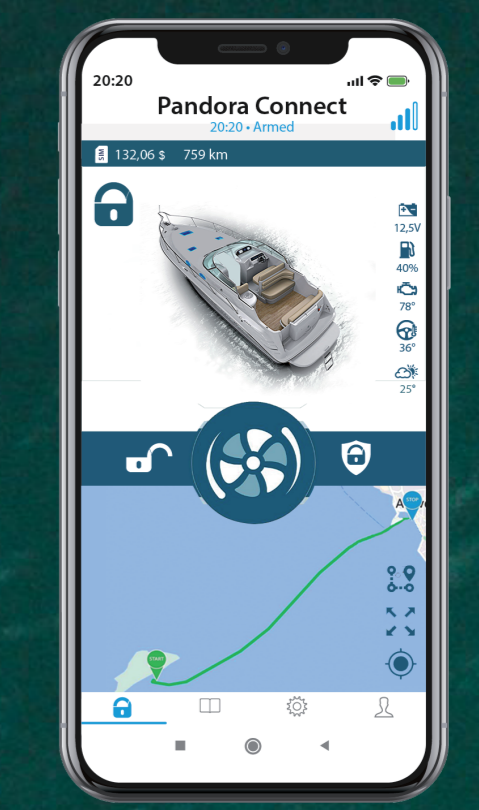

Pandora Marine

WIRELESS BLUETOOTH SENSOR
DMS 101 BT

Wireless (Bluetooth) motion, tilt, vibration sensor of small size with ergonomic design

MARINE
CENTRAL UNIT

WIRELESS BLUETOOTH TAG
BT 780

Smart Key control system with 128-bit encrypted communication

Pandora FINDER
GPS TRACKER

WIRELESS PIEZO-SIREN
PS 331 BT

Small-sized waterproof wireless (Bluetooth) ultra-high-frequency (120db) siren.

VOLUME SENSOR
VS-22 D*

Compact digital microwave sensor that is high technology and energy efficient with extended dynamic range

WIRELESS BLUETOOTH SENSOR
DMS 101 BT*

Wirelessly activates the system in the event of a breach and notifies the owner in real time

MOBILE APP
PANDORA CONNECT

*Optional (the 2nd sensor)

*Optional Module