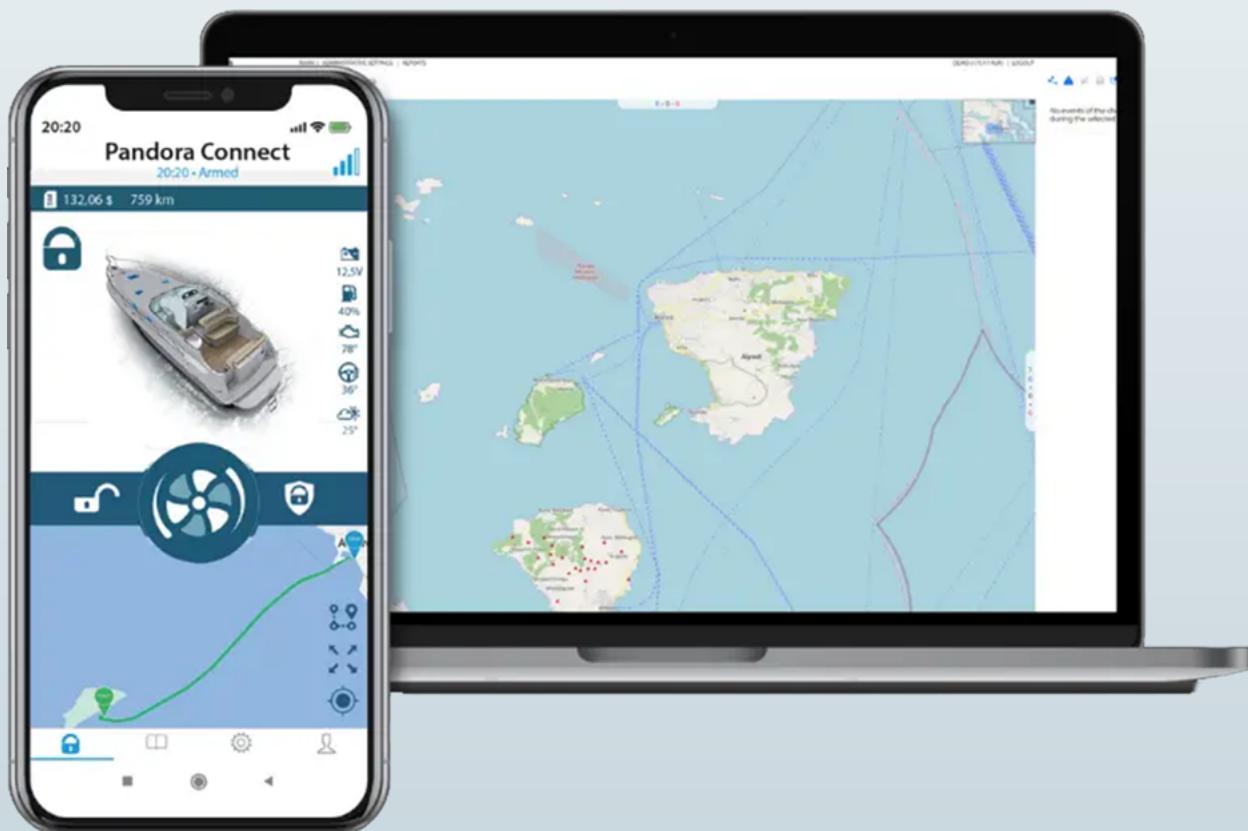

Pandora Marine

Pandora Marine is a leading anti-theft security system for boats. It includes the latest technologies: **GPS Anchor** for full protection and immediate notification in case of a boat being towed away while at anchor.

Dual mode Protection allows you to configure the protection zones depending on the status of the boat, high-speed **4G GSM modem**, accurate **GNSS satellite receiver** with **assisted GPS**, **new generation Bluetooth 5.0** interface, as well as **anti-jammer** and **anti-hijack** modes for maximum protection against hijack and interference.

679.00 €