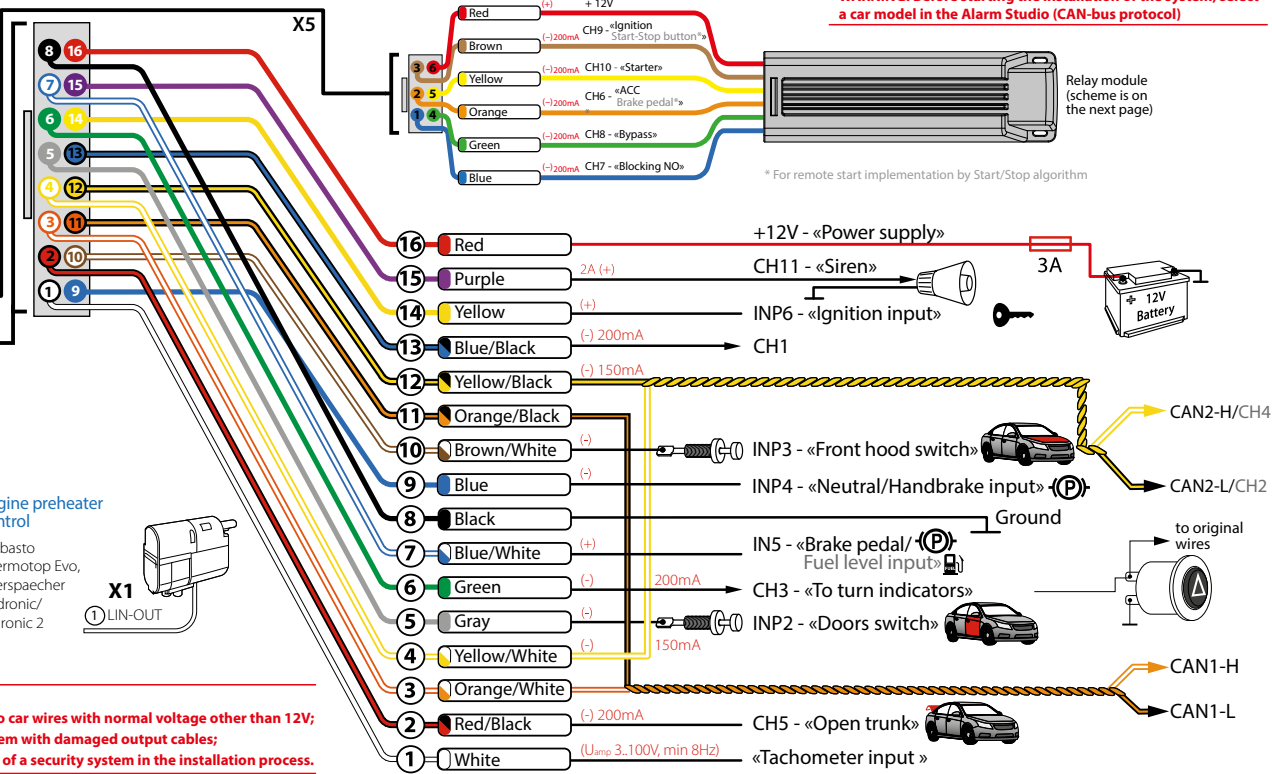

For remote engine start

WARNING!
Do not shield built-in antenna.

Sockets

Engine preheater control

Webasto Thermotop Evo,
Eberspaecher Hydronic/
Hidronic 2

- IT IS FORBIDDEN TO:**
- connect the system to car wires with normal voltage other than 12V;
 - install a security system with damaged output cables;
 - bypass original fuses of a security system in the installation process.

Pandora Light

Pandora

Relay module RMD-5M

* For remote start implementation by Start/Stop algorithm

** Total current of relays R3+R4+R5 must not exceed 40A