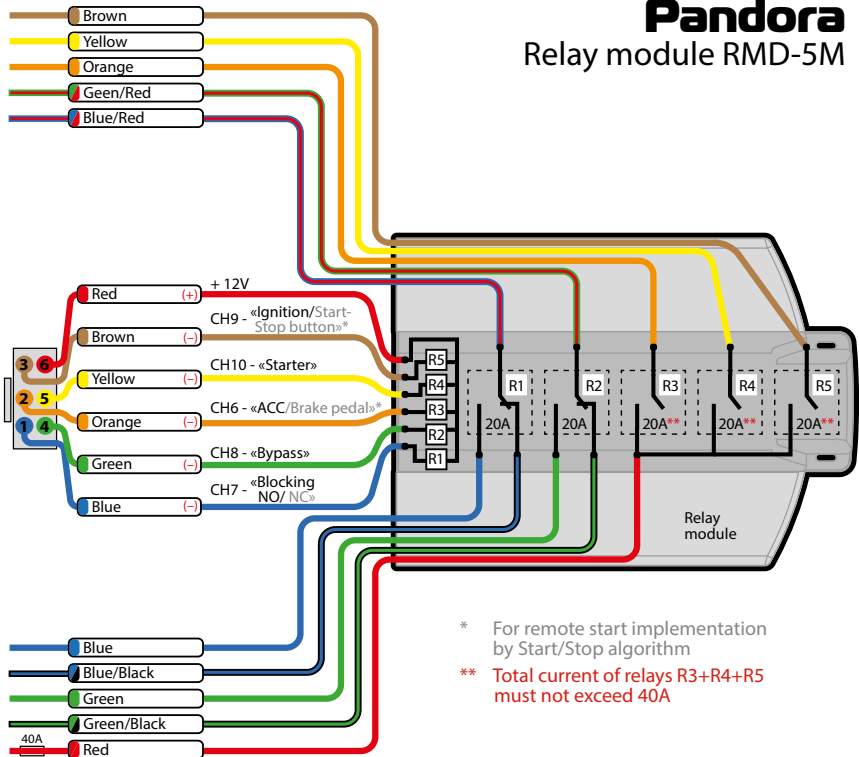

For remote engine start

WARNING!
Do not shield built-in antenna.

Sockets

Engine preheater control

Webasto Thermotop Evo,
Eberspaecher Hydronic/
Hidronic 2

- IT IS FORBIDDEN TO:**
- connect the system to car wires with normal voltage other than 12V;
 - install a security system with damaged output cables;
 - bypass original fuses of a security system in the installation process.

Pandora Light

Pandora

Relay module RMD-5M

* For remote start implementation by Start/Stop algorithm

** Total current of relays R3+R4+R5 must not exceed 40A