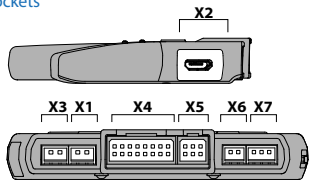

For remote engine start

WARNING!
Do not shield built-in antenna.

Sockets

Engine preheater control

Webasto Thermotop Evo,
Eberspaecher Hydronic/
Hidronic 2

- IT IS FORBIDDEN TO:**
- connect the system to car wires with normal voltage other than 12V;
 - install a security system with damaged output cables;
 - bypass original fuses of a security system in the installation process.

Pandora Light

Pandora

Relay module RMD-5M

* For remote start implementation by Start/Stop algorithm

** Total current of relays R3+R4+R5 must not exceed 40A