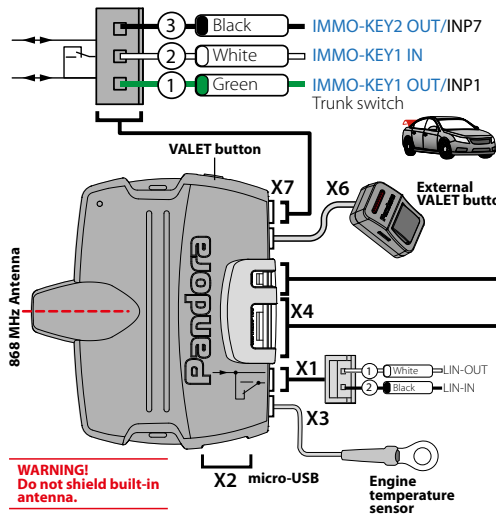

For remote engine start

WARNING!
Do not shield built-in antenna.

Sockets

Engine preheater control

Webasto Thermotop Evo,
Eberspaecher Hydronic/
Hidronic 2

- IT IS FORBIDDEN TO:**
- connect the system to car wires with normal voltage other than 12V;
 - install a security system with damaged output cables;
 - bypass original fuses of a security system in the installation process.

Pandora Light

Pandora

Relay module RMD-5M

* For remote start implementation by Start/Stop algorithm

** Total current of relays R3+R4+R5 must not exceed 40A